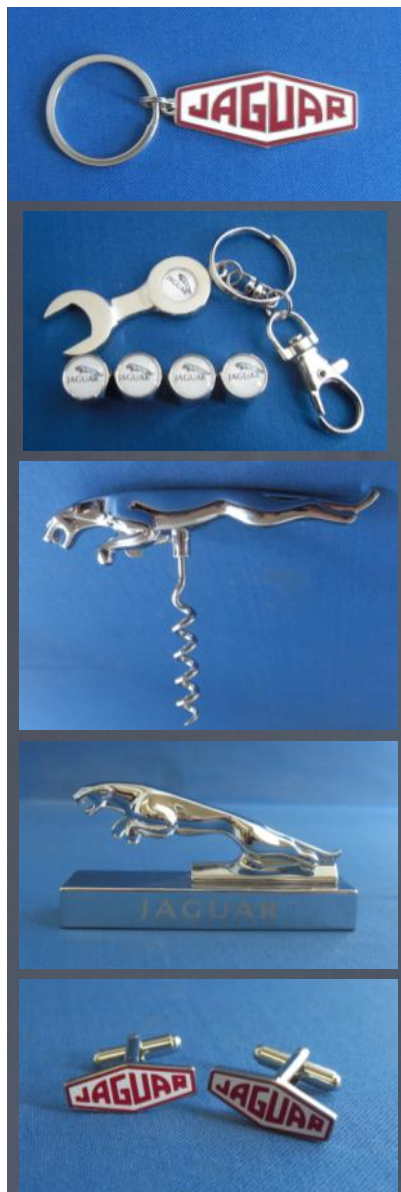

**£10.00**

**KEY1  
KEYRING & POUCH  
(75MM)**

**£5.50**

**KEY7  
KEYRING & POUCH  
(60MM)**

**£4.00**

**KEY 2 / KEY4 / KEY11  
KEYRING & VALVE CAP SETS**

**£8.50**

**PART NO.**

**PRICE**

**KEY 8  
RETRO KEYRING**

**£5.50**

**KEY9  
SPANNER KEYRING & VALVE CAPS**

**£5.00**

**CORK  
CORKSCREW**

**£12.50**

**CAT1  
LEAPING CAT ON CHROME BASE**

**£15.00**

**CUFF2  
RETRO CUFFLINKS**

**£10.00**

**PART NO.**

**PRICE**

**CUFF3  
DAIMLER CUFFLINKS**

**£10.00**

**CUFF4  
GREEN CUFFLINKS**